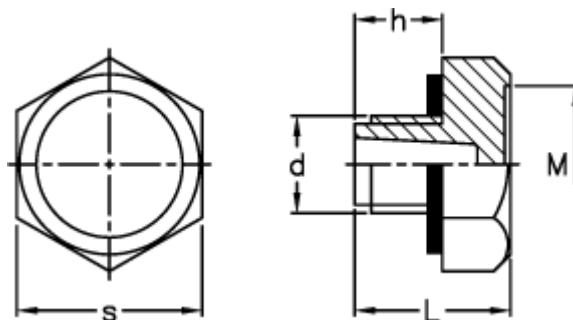

Data Sheet

Article number: 2311058295

Description: E+G Plug
TN.1/4

Measures

d	= G 1/4
h	= 9
L	= 16
M	= 15.0
s	= 19
Tightening torque N m = 4 to 6	